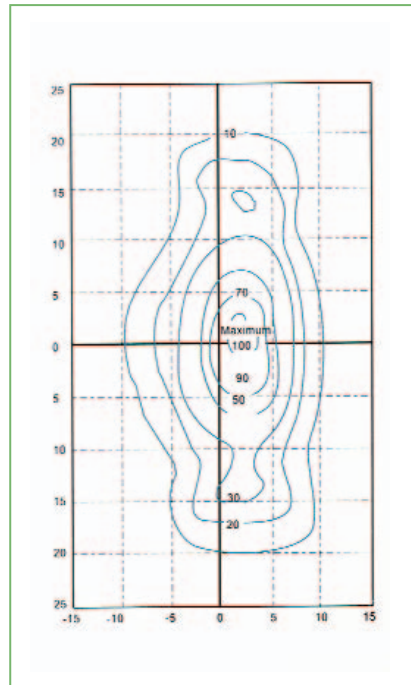

Τεχνικά χαρακτηριστικά

- Βαθμός προστασίας: IP66
- Αντιδιαβρωτική προστασία: class II
- Συνθήκες λειτουργίας: -35C ~ + 45C
- Βαθμός ηλεκτρικής προστασίας: class I
- Λυχνιολαβή: E40
- Πηγή ενέργειας: 220V (±10%) /50Hz
- Λαμπτήρας: 150W - 250W υψηλής πίεσης ατμών Νατρίου ή μεταλλικών αλογονιδίων
- Χρώμα: RAL 9002
  Διαφορετικοί χρωματισμοί RAL κατόπιν παραγγελίας, χωρίς επιβάρυνση σε 60 ημέρες