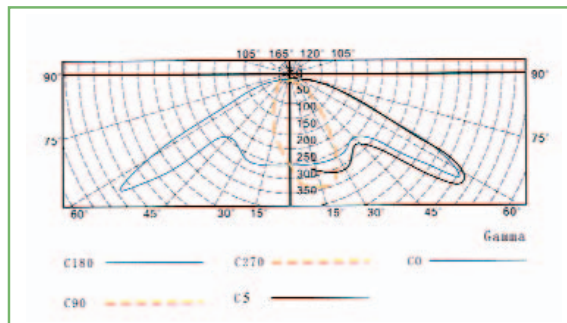

**y[m] Emax (100%)= 96Lux Illuminance on plane [lx]**

HOUSE SIDE Mounting Height 12m; ROAD SIDE x[m]  
Abs: 10 20 30 40 50 60 70 80 90 lx

Ένταση [cd/1000lm]  
Πολικό διάγραμμα Fancy

Intensity [cd/1000lm]  
Polar diagram Fancy