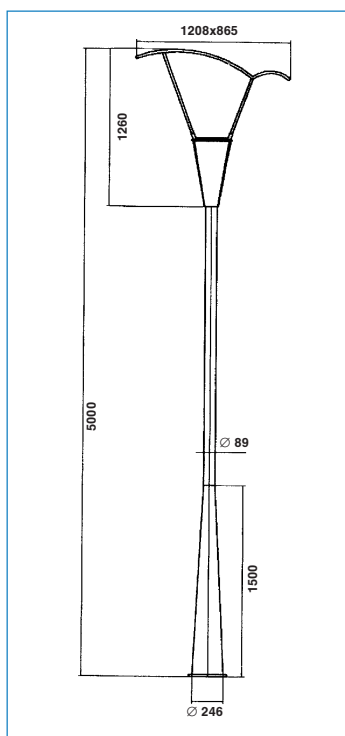

The elegant design of the decorative pole ELINA upgrades substantially any modern open area, like parks, squares, plazas, pedestrian pavements, recreation areas and expo-centers. The robust steel construction of the pole (hot dip galvanized and powder coated) guarantees long term operability, whereas its modern design assures your choice for a long time.

- Pole made of steel S 235 JR, EN 10025
- Hot dip galvanized ISO 1461
- Housing of die-cast aluminium
- Electrostatic powder coating
- Protection degree: IP66